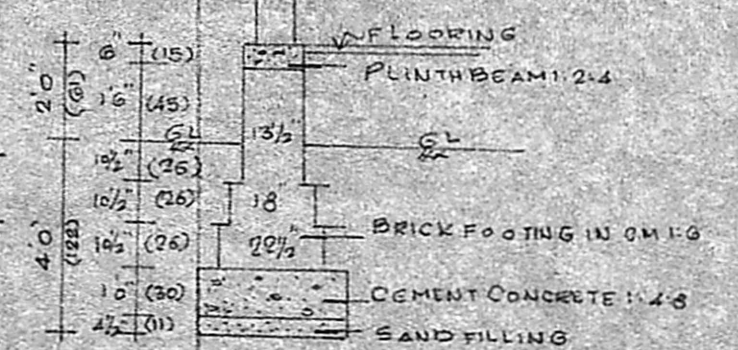

FOUNDATION DETAILS