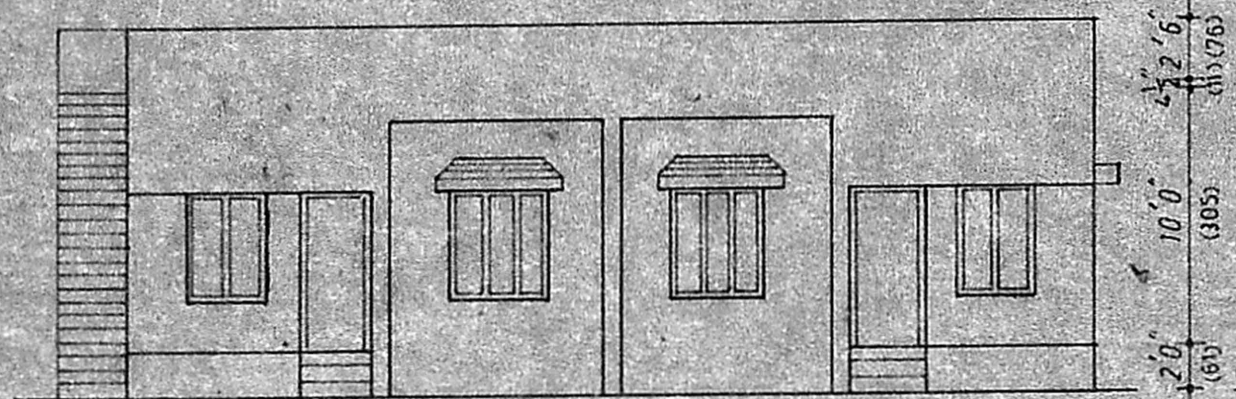

PLAN SHOWING THE PROPOSED CONSTRUCTION OF DWELLING HOUSE (TWIN)
AT PLOT No:11 IN S.No: 194/4 OF MADIPAKKAM VILLAGE,
SAIDAPET TALUK, CHINGLEPUT DISTRICT.

scale: 1 INCH = 8'-0" (1:100)

elevation

$A_0 \times 2A = 960$
 $89m^2$
 20.5