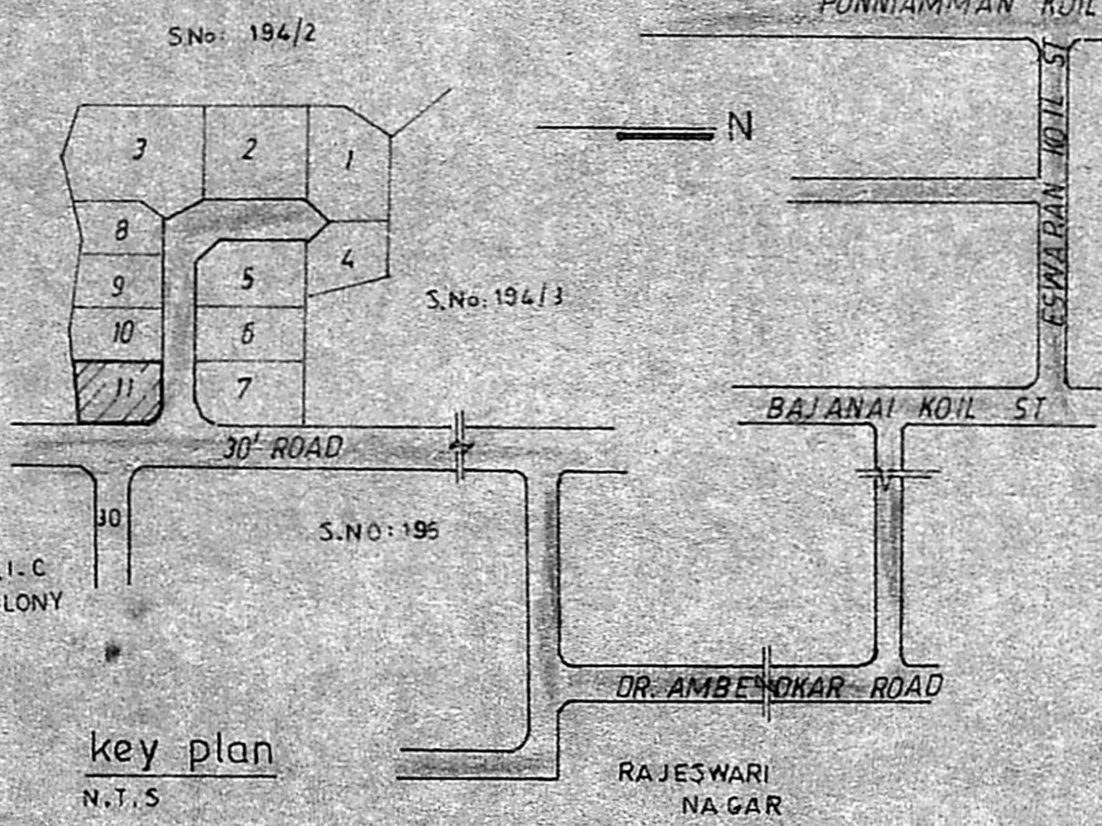

key plan

N.T.S

schedule of joineries

D1 DOOR	3'6" X 6'6" (108 X 198)
D2 "	3'0" X 6'6" (91 X 198)
D3 "	2'6" X 6'6" (76 X 198)
W1 WINDOW	4'0" X 4'0" (122 X 122)
W2 "	3'0" X 4'0" (91 X 122)
V VENTILATOR	3'0" X 2'0" (91 X 61)

colour index

PROPOSALS SHOWN IN
ROADS SHOWN IN

area statement

PLOT AREA	2205 SFT (205 SQ.M)
PLINTH	880 (82)

stair case details

RISE	0'7" (17)
TREAD	0'9" (23)
WIDTH	3'8"

Scrutinizing plan
A/116017/89

R. O. Premivasa

OWNER