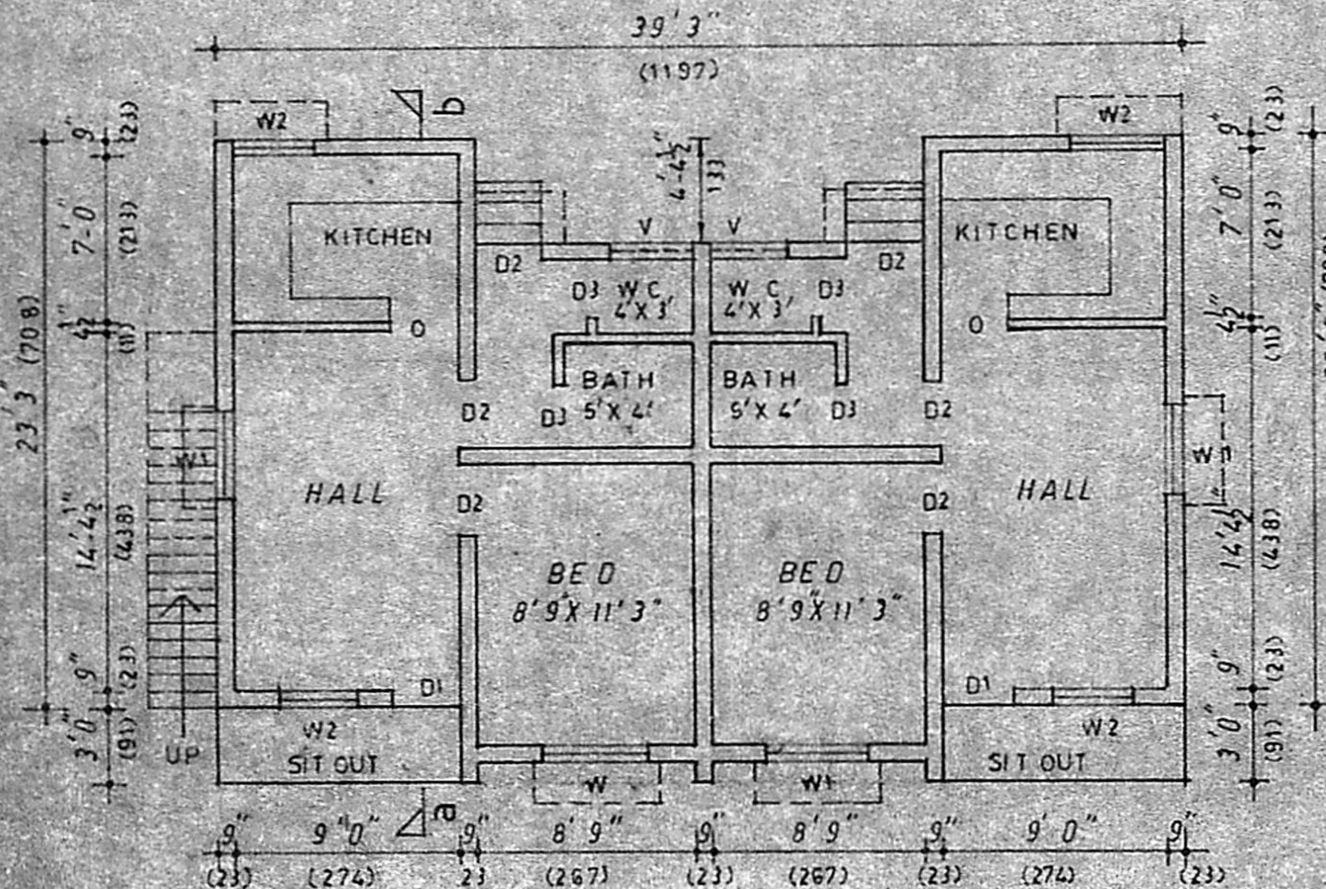

ground floor plan