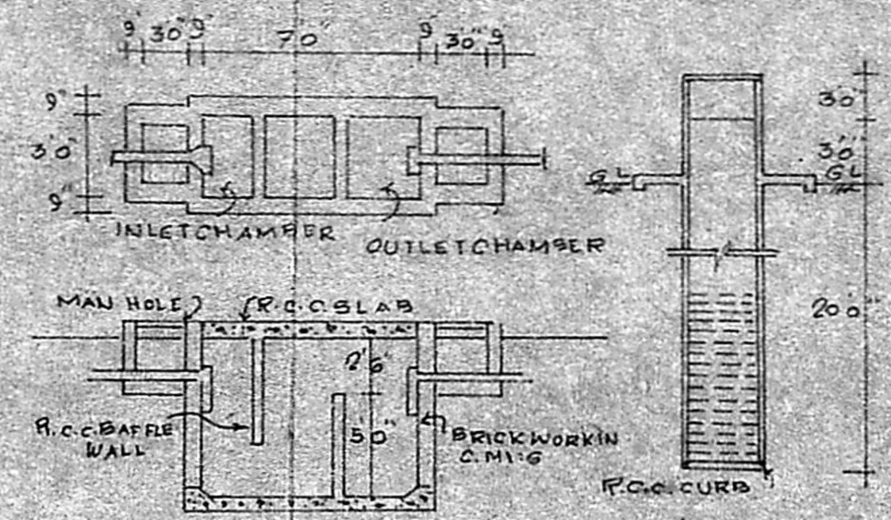

DETAILS OF SEPTICTANK & DIAWELL