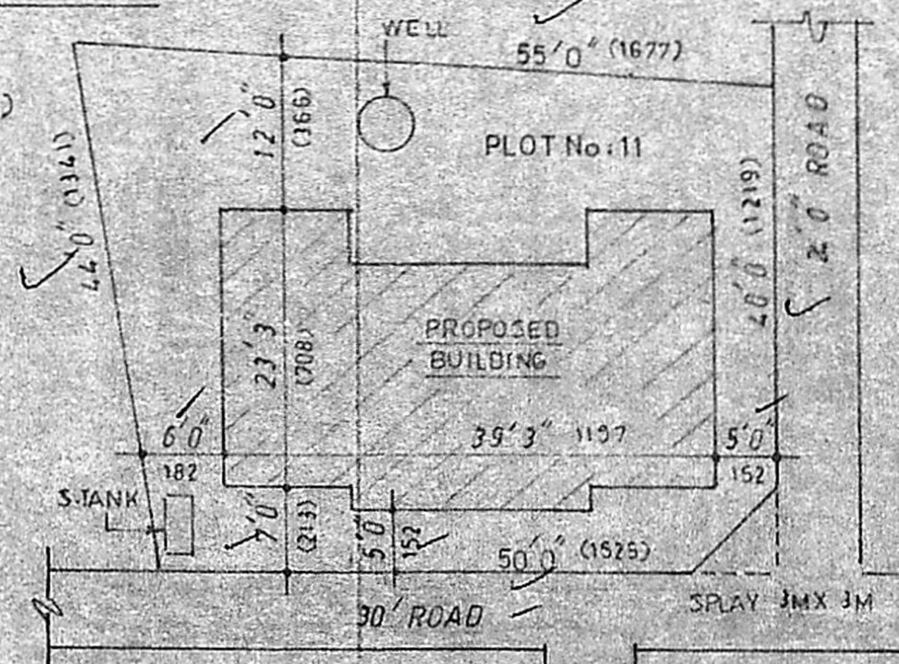

site plan

SCALE: 1"=16'-0" (1:200)

SCALE: 1"=16'-0" (1:200)